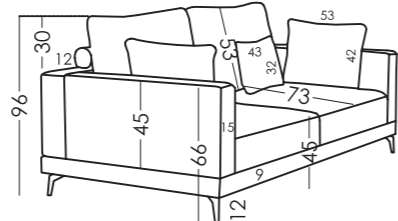

## Measures

- Width: cm
- Height: 96cm
- Depth: 96-110cm
- Seat height: 45cm
- Arm height: 66cm
- Back height: 53cm
- Depth open: cm

Frame and seat suspension: lifetime warranty  
Rest of pieces: 3 years\*  
\*6-month guaranty extension by activating it on the web