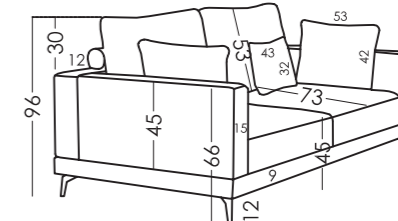

## Measures

- Width: cm
- Height: 96cm
- Depth: 96-110cm
- Seat height: 45cm
- Arm height: 66cm
- Back height: 53cm
- Depth open: cm

Frame and seat suspension: lifetime warranty  
Rest of pieces: 3 years\*  
\*6-month guaranty extension by activating it on the web